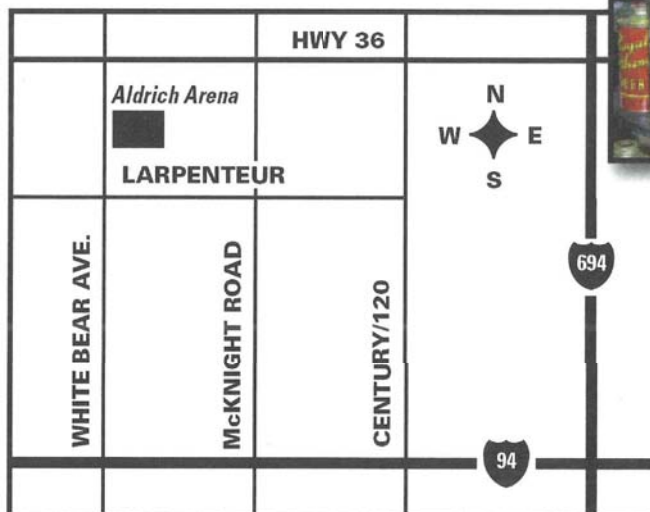

GUZZLE 'N TWIRL 45

The North Star Chapter's LARGEST BEER & BREWERY COLLECTIBLES SHOW

Saturday, Oct. 6th, 2018

9 a.m. to 3 p.m.

**Aldrich Arena
1850 White Bear Ave.
Maplewood, Minnesota**

Admission: \$5.00

For information, call Mike Mullally at 651-451-3786
or visit www.northstarchapter.com